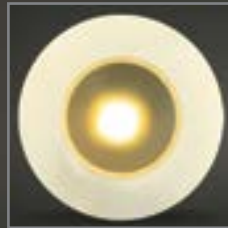

MARKER 19

Designed to be sophisticated yet mini,
The system generates sparkling cosmo effects
for ground or wall decoration, Safe voltage: 12V DC,
The body is made from marine grade Stainless Steel 316.

SPECIFICATION

MODEL	UNDER WAVE MARKER 19
OPERATING VOLTAGE	12V DC
POWER CONSUMPTION	1W/Max
LED TYPE	High Power LED
COLOUR TEMP OPTION	2700K, 3000K, 4000K, 5000K, Tunable White, RGB, RGBW
CRI	80min
PRODUCT EFFICIENCY	75lm/W@3000K
FULL WIDTH AT HALF MAXIMUM (OPTICS)	80°, 120°
MATERIAL	Stainless Steel 316 + Tempered Glass
AMBIENT OPERATING TEMPERATURE	-20°C ~ +55°C
LUMEN MAINTENANCE	50,000 hours/L70 at 25°C
DIMENSIONS	Ø24*30 (H)mm(ON/OFF Version) Ø24*48 (H)mm(DMX Version)
CABLE LENGTH	500mm
CONTROL SYSTEM	ON/OFF, DMX/RDM, 0-10V Dim
IP RATING	IP67
IK RATING	IK08

FEATURES & OPTIONS

- | | |
|----------|-------------------|
| 01. CW | 08. ANTI-SALINE |
| 02. NW | 09. POLAR |
| 03. WW | 10. DMX |
| 04. DW | 11. RFU |
| 05. RGB | 12. RDM |
| 06. RGBW | 13. WIRELESS DATA |
| 07. IP67 | |

DIMENSIONS

ON/OFF Version

DMX Version

Cut Out Ø19mm

*all units are in mm

OPTIC SELECTION

80°

LED	Lumens	Watts	Efficacy
WHITE	37.50	00.50	75.00