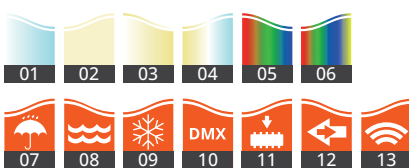

MARKER 19

Designed to be sophisticated yet mini,
The system generates sparkling cosmo effects
for ground or wall decoration, Safe voltage: 12V DC,
The body is made from marine grade Stainless Steel 316.

SPECIFICATION

MODEL	UNDER WAVE MARKER 19
OPERATING VOLTAGE	12V DC
POWER CONSUMPTION	1W/Max
LED TYPE	High Power LED
COLOUR TEMP OPTION	2700K, 3000K, 4000K, 5000K, Tunable White, RGB, RGBW
CRI	80min
PRODUCT EFFICIENCY	75lm/W@3000K
FULL WIDTH AT HALF MAXIMUM (OPTICS)	80°, 120°
MATERIAL	Stainless Steel 316 + Tempered Glass
AMBIENT OPERATING TEMPERATURE	-20°C ~ +55°C
LUMEN MAINTENANCE	50,000 hours/L70 at 25°C
DIMENSIONS	Ø24*30 (H)mm(ON/OFF Version) Ø24*48 (H)mm(DMX Version)
CABLE LENGTH	500mm
CONTROL SYSTEM	ON/OFF, DMX/RDM, 0-10V Dim
IP RATING	IP67
IK RATING	IK08

FEATURES & OPTIONS

- | | |
|----------|-------------------|
| 01. CW | 08. ANTI-SALINE |
| 02. NW | 09. POLAR |
| 03. WW | 10. DMX |
| 04. DW | 11. RFU |
| 05. RGB | 12. RDM |
| 06. RGBW | 13. WIRELESS DATA |
| 07. IP67 | |

DIMENSIONS

ON/OFF Version

DMX Version

Cut Out Ø19mm

*all units are in mm

OPTIC SELECTION

80°

LED	Lumens	Watts	Efficacy
WHITE	37.50	00.50	75.00