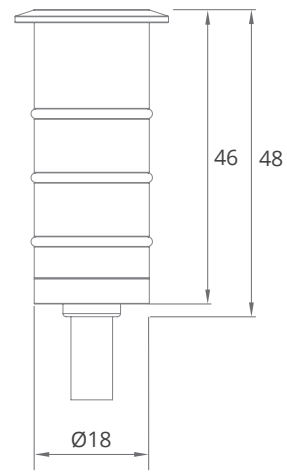

SPECIFICATION

MODEL	UNDER WAVE MARKER 19
OPERATING VOLTAGE	12V DC
POWER CONSUMPTION	1W/Max
LED TYPE	High Power LED
COLOUR TEMP OPTION	2700K, 3000K, 4000K, 5000K, Tunable White, RGB, RGBW
CRI	80min
PRODUCT EFFICIENCY	75lm/W@3000K
FULL WIDTH AT HALF MAXIMUM (OPTICS)	80°, 120°
MATERIAL	Stainless Steel 316 + Tempered Glass
AMBIENT OPERATING TEMPERATURE	-20°C ~ +55°C
LUMEN MAINTENANCE	50,000 hours/L70 at 25°C
DIMENSIONS	Ø24*30 (H)mm(ON/OFF Version) Ø24*48 (H)mm(DMX Version)
CABLE LENGTH	500mm
CONTROL SYSTEM	ON/OFF, DMX/RDM, 0-10V Dim
IP RATING	IP67
IK RATING	IK08

DIMENSIONS

ON/OFF Version

DMX Version

Cut Out Ø19mm

*all units are in mm

OPTIC SELECTION

80°

LED	Lumens	Watts	Efficacy
WHITE	37.50	00.50	75.00