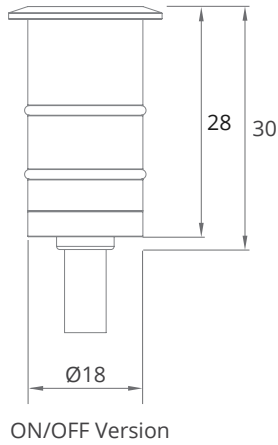

MARKER 19

Designed to be sophisticated yet mini,
The system generates sparkling cosmo effects
for ground or wall decoration, Safe voltage: 12V DC,
The body is made from marine grade Stainless Steel 316.

SPECIFICATION

MODEL	UNDER WAVE MARKER 19
OPERATING VOLTAGE	12V DC
POWER CONSUMPTION	1W/Max
LED TYPE	High Power LED
COLOUR TEMP OPTION	2700K, 3000K, 4000K, 5000K, Tunable White, RGB, RGBW
CRI	80min
PRODUCT EFFICIENCY	75lm/W@3000K
FULL WIDTH AT HALF MAXIMUM (OPTICS)	80°, 120°
MATERIAL	Stainless Steel 316 + Tempered Glass
AMBIENT OPERATING TEMPERATURE	-20°C ~ +55°C
LUMEN MAINTENANCE	50,000 hours/L70 at 25°C
DIMENSIONS	Ø24*30 (H)mm(ON/OFF Version) Ø24*48 (H)mm(DMX Version)
CABLE LENGTH	500mm
CONTROL SYSTEM	ON/OFF, DMX/RDM, 0-10V Dim
IP RATING	IP67
IK RATING	IK08

DIMENSIONS

ON/OFF Version

DMX Version

Cut Out Ø19mm

*all units are in mm

OPTIC SELECTION

80°

LED	Lumens	Watts	Efficacy
WHITE	37.50	00.50	75.00